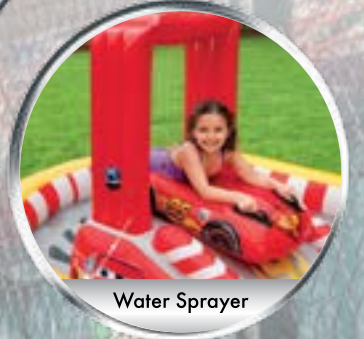

Water Slide

Water Sprayer